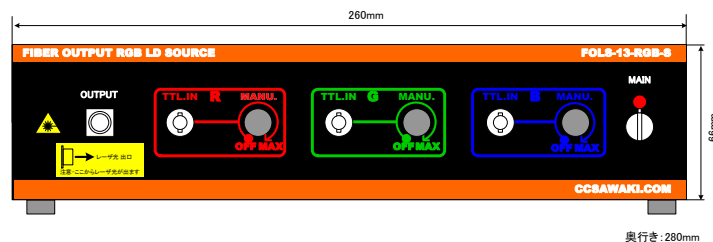

寸法 DIMENSION

奥行き: 280mm

〒431-2102 静岡県浜松市北区都田町7708-35
TEL:053-482-8620 FAX:050-3730-9224

7708-35,Miyakoda-cho,Kita-ku,Hamamatsu-city,Shizuoka,431-2102,JAPAN
TEL:+81-53-482-8620 FAX:+81-50-3730-9224
Email:contact@ccsawaki.com URL: http://www.ccsawaki.com/