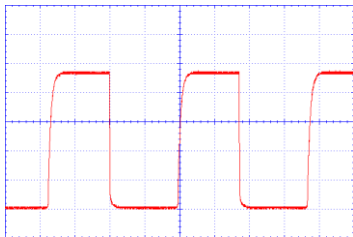

発光波形例 PULSE emission (250μs/div)