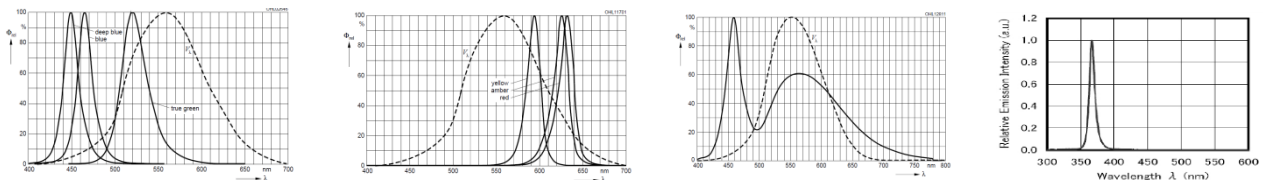

スペクトル例 SPECTRUM