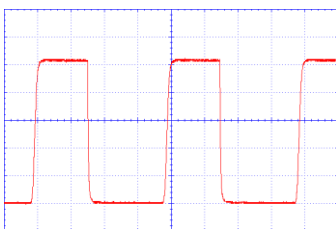

パルス発光例 STROBE EMISSION (red : 500Hz)